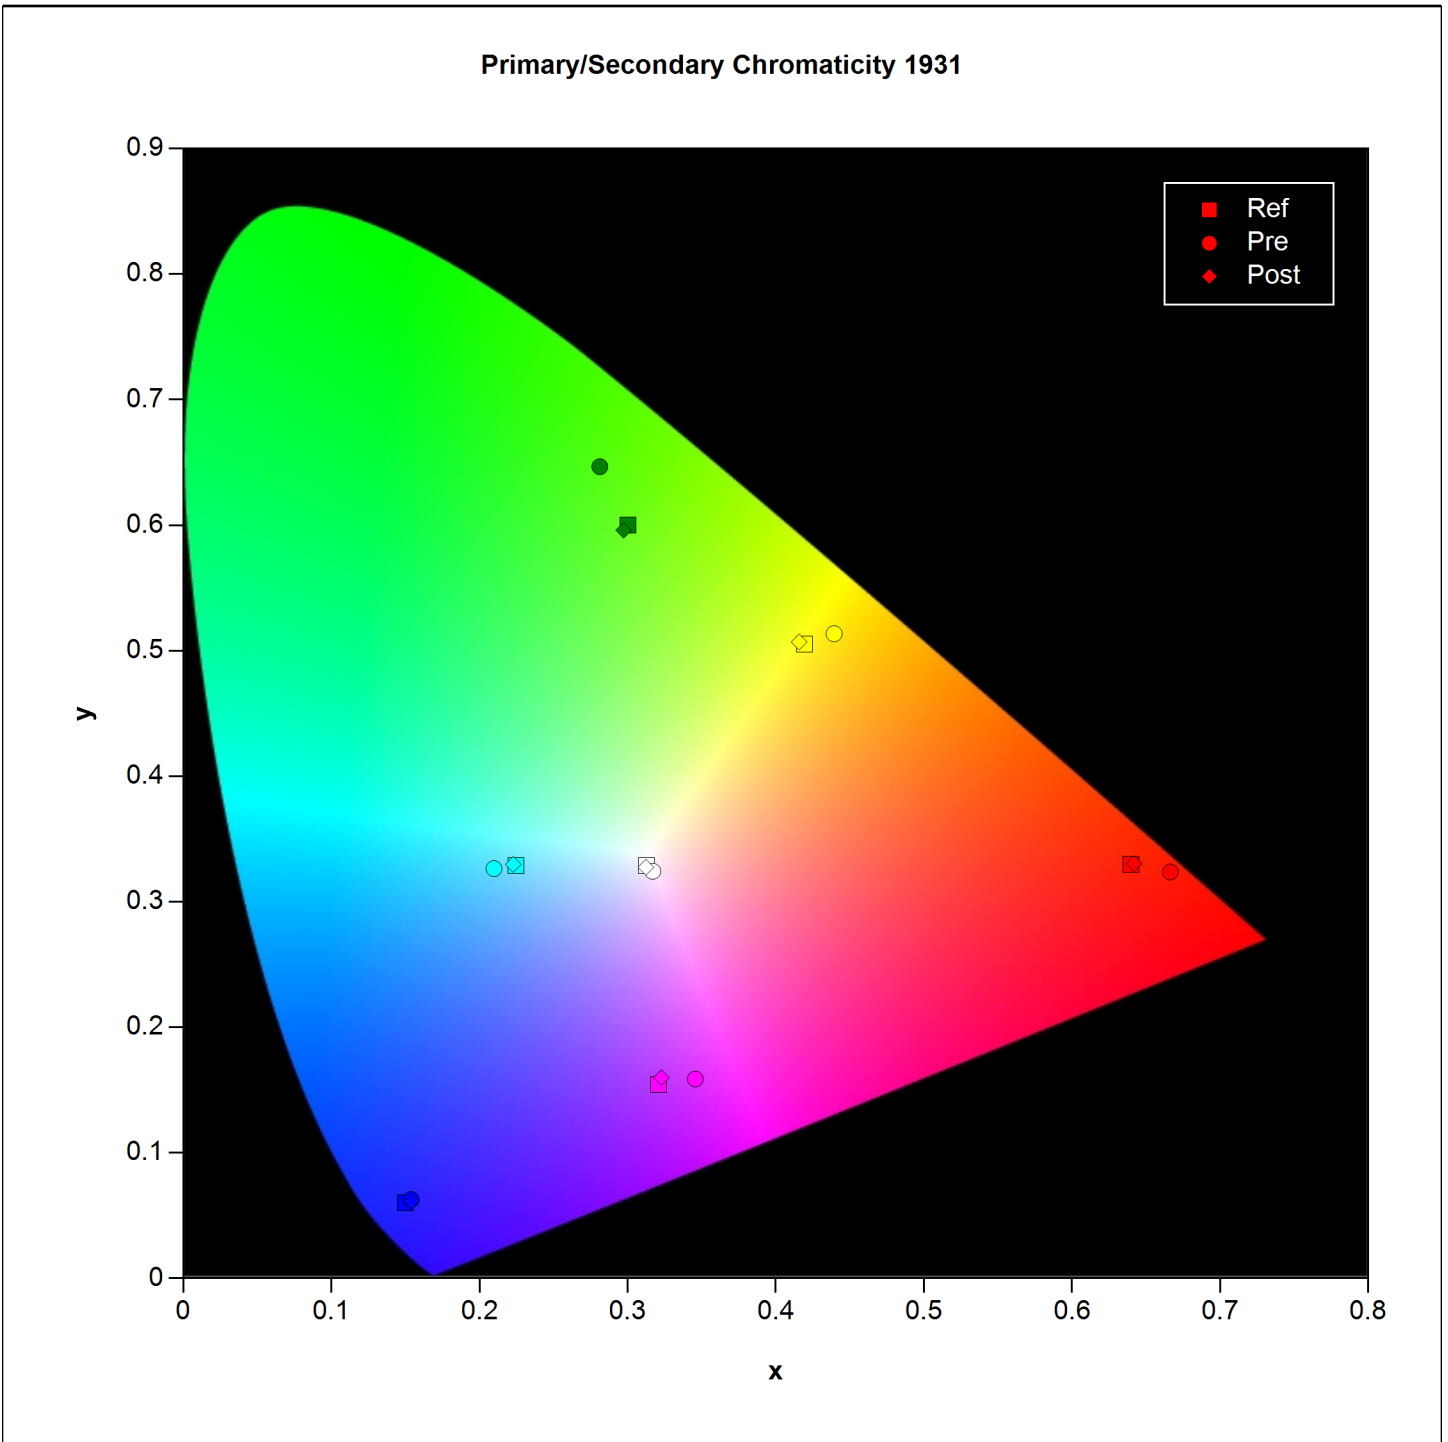

ChromaPure Detailed Calibration Report

Technician: Ricky Jennings

Company: Kalibrate Limited

CIE Chart